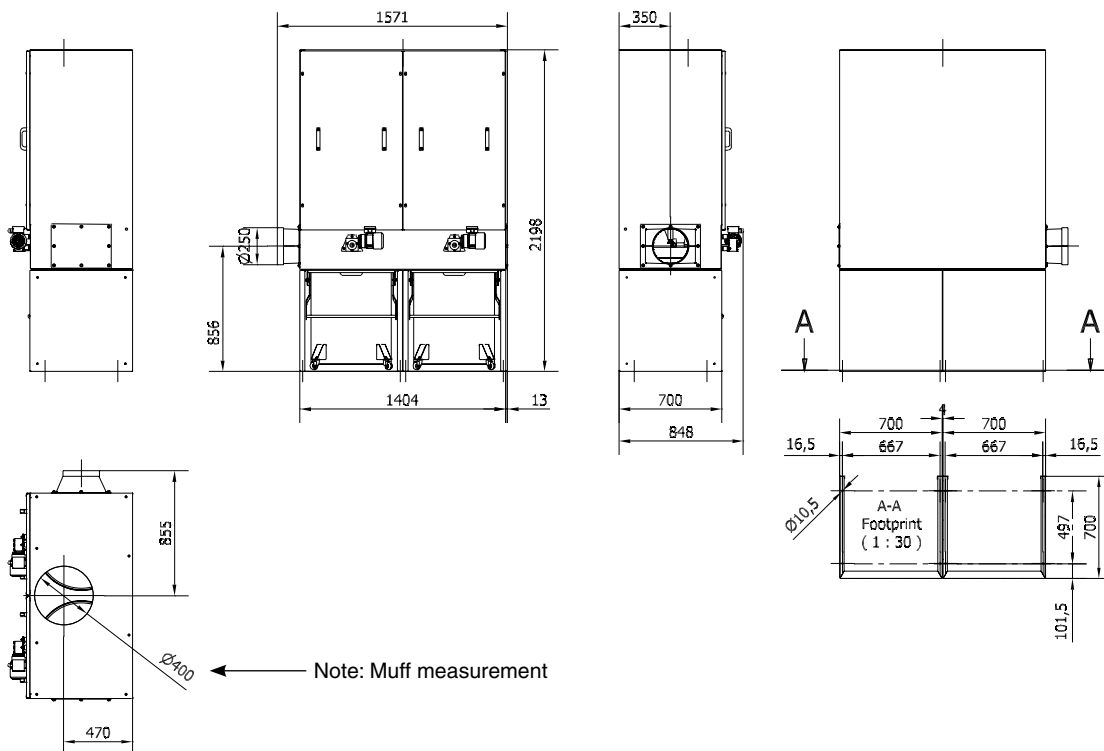

Rev. 12.16 Data is subject to alterations

Type	Order no.	Type	Order no.
Manual Roto-cleaning		Automatic Roto-cleaning	
FRS 40/2 x 150/MAN	04 881 000	FRS 40/2 x 150/AUT	04 886 000