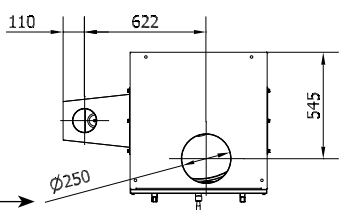

Filter unit type FRS 10 - 20 with 72L-dust container (excl. sack):

Manual Roto-cleaning:

Note: Muff measurement →

Automatic Roto-cleaning:

Note: Muff measurement →

Type	Order no.	Type	Order no.	A [mm]	B [mm]
Manual Roto-cleaning		Automatic Roto-cleaning			
FRS 10/72/MAN	04 850 000	FRS 10/72/AUT	04 855 000	1275	Ø125
FRS 15/72/MAN	04 860 000	FRS 15/72/AUT	04 865 000	1525	Ø160
FRS 20/72/MAN	04 870 000	FRS 20/72/AUT	04 875 000	1775	Ø200

Filter unit type FRS 10 - 20 with 380L-sack rack (incl. sack):

Manual Roto-cleaning:

Automatic Roto-cleaning:

Rev. 12.16 Data is subject to alterations

Type	Order no.	Type	Order no.	A	B
Manual Roto-cleaning		Automatic Roto-cleaning		[mm]	[mm]
FRS 10/380/MAN	04 852 000	FRS 10/380/AUT	04 857 000	2100	ø125
FRS 15/380/MAN	04 862 000	FRS 15/380/AUT	04 867 000	2350	ø160
FRS 20/380/MAN	04 872 000	FRS 20/380/AUT	04 877 000	2600	ø200