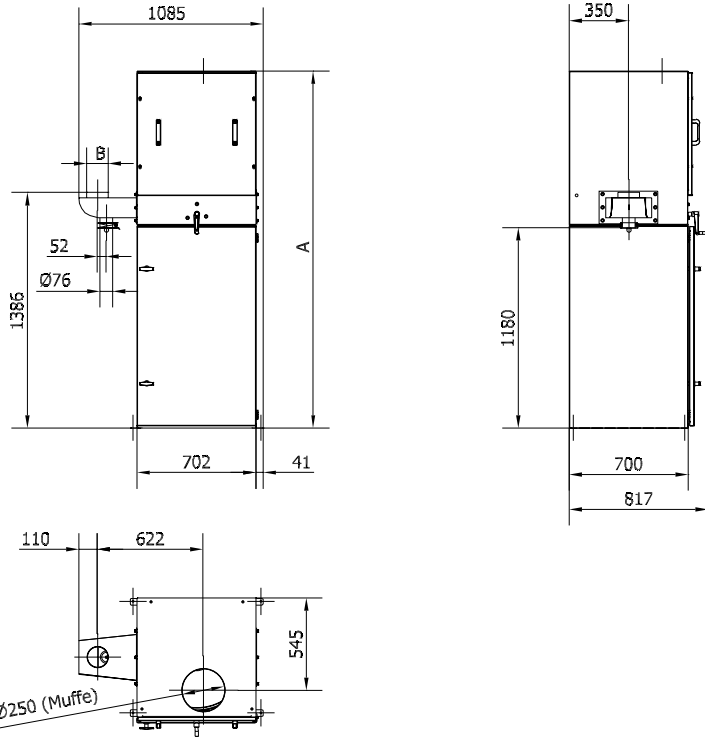

Filter unit type FRS 10 - 20 with 72L-dust container (excl. sack):

Manual Roto-cleaning:

Note: Muff measurement →

Automatic Roto-cleaning:

Note: Muff measurement →

Type	Order no.	Type	Order no.	A [mm]	B [mm]
Manual Roto-cleaning		Automatic Roto-cleaning			
FRS 10/72/MAN	04 850 000	FRS 10/72/AUT	04 855 000	1275	Ø125
FRS 15/72/MAN	04 860 000	FRS 15/72/AUT	04 865 000	1525	Ø160
FRS 20/72/MAN	04 870 000	FRS 20/72/AUT	04 875 000	1775	Ø200

Rev. 12.16 Data is subject to alterations

Filter unit type FRS 10 - 20 with 150L-dust container (incl. sack):

Manual Roto-cleaning:

Automatic Roto-cleaning:

Type	Order no.	Type	Order no.	A [mm]	B [mm]
Manual Roto-cleaning		Automatic Roto-cleaning			
FRS 10/150/MAN	04 851 000	FRS 10/150/AUT	04 856 000	1603	$\varnothing 125$
FRS 15/150/MAN	04 861 000	FRS 15/150/AUT	04 866 000	1853	$\varnothing 160$
FRS 20/150/MAN	04 871 000	FRS 20/150/AUT	04 876 000	2103	$\varnothing 200$

Filter unit type FRS 10 - 20 with 380L-sack rack (incl. sack):

Manual Roto-cleaning:

Automatic Roto-cleaning:

Rev. 12.16 Data is subject to alterations

Type	Order no.	Type	Order no.	A	B
Manual Roto-cleaning		Automatic Roto-cleaning		[mm]	[mm]
FRS 10/380/MAN	04 852 000	FRS 10/380/AUT	04 857 000	2100	ø125
FRS 15/380/MAN	04 862 000	FRS 15/380/AUT	04 867 000	2350	ø160
FRS 20/380/MAN	04 872 000	FRS 20/380/AUT	04 877 000	2600	ø200