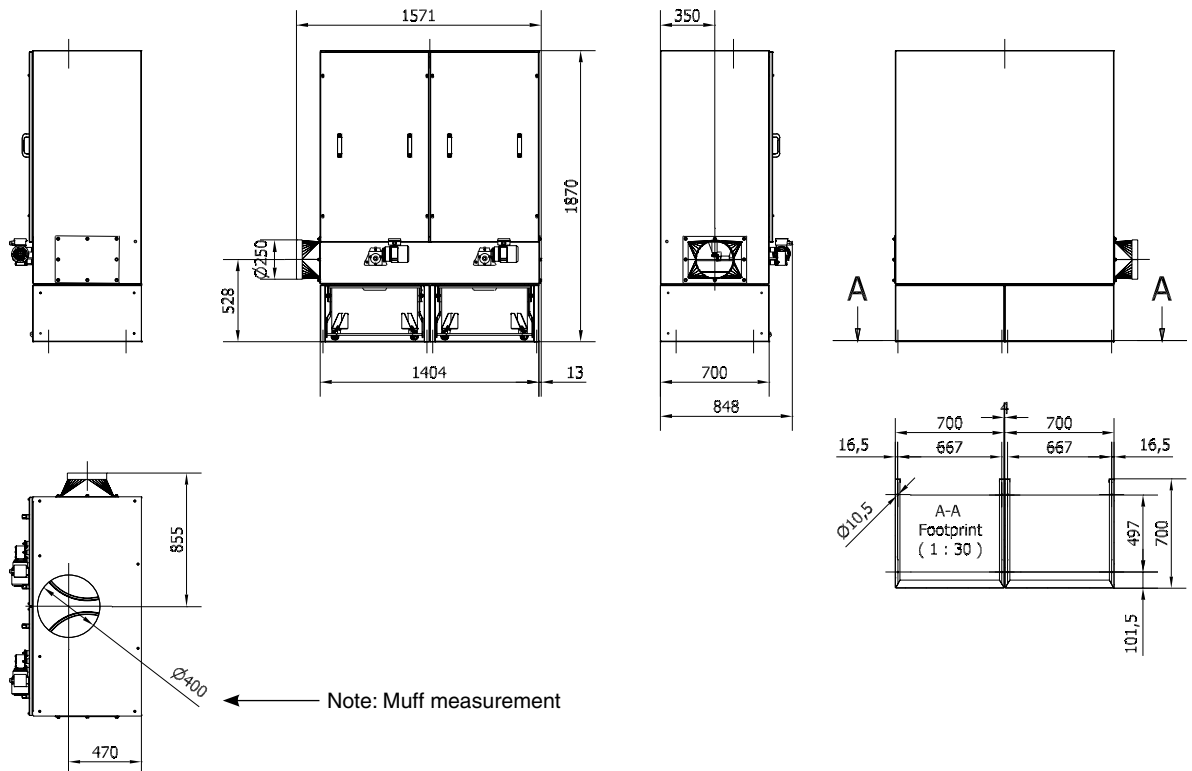

Type	Order no.	Type	Order no.
Manual Roto-cleaning		Automatic Roto-cleaning	
FRS 40/2 x 72/MAN	04 880 000	FRS 40/2 x 72/AUT	04 885 000