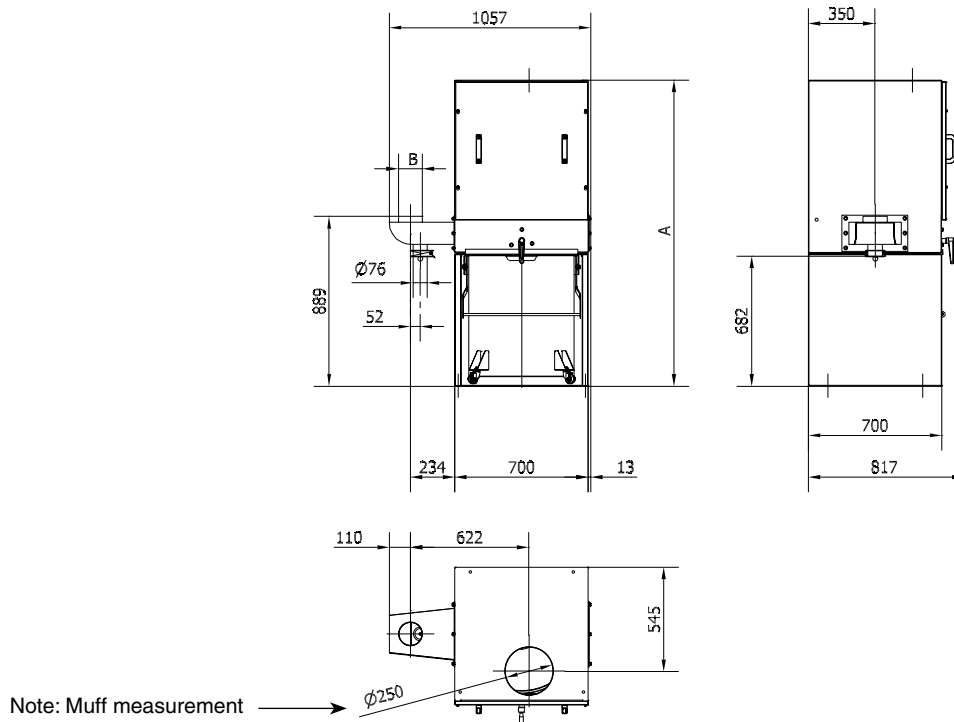

Filter unit type FRS 10 - 20 with 72L-dust container (excl. sack):

Manual Roto-cleaning:

Note: Muff measurement →

Automatic Roto-cleaning:

Note: Muff measurement →

Type	Order no.	Type	Order no.	A [mm]	B [mm]
Manual Roto-cleaning		Automatic Roto-cleaning			
FRS 10/72/MAN	04 850 000	FRS 10/72/AUT	04 855 000	1275	Ø125
FRS 15/72/MAN	04 860 000	FRS 15/72/AUT	04 865 000	1525	Ø160
FRS 20/72/MAN	04 870 000	FRS 20/72/AUT	04 875 000	1775	Ø200

Rev. 12.16 Data is subject to alterations

Filter unit type FRS 10 - 20 with 150L-dust container (incl. sack):

Manual Roto-cleaning:

Automatic Roto-cleaning:

Type	Order no.	Type	Order no.	A [mm]	B [mm]
Manual Roto-cleaning		Automatic Roto-cleaning			
FRS 10/150/MAN	04 851 000	FRS 10/150/AUT	04 856 000	1603	$\varnothing 125$
FRS 15/150/MAN	04 861 000	FRS 15/150/AUT	04 866 000	1853	$\varnothing 160$
FRS 20/150/MAN	04 871 000	FRS 20/150/AUT	04 876 000	2103	$\varnothing 200$

Filter unit type FRS 10 - 20 with 380L-sack rack (incl. sack):

Manual Roto-cleaning:

Automatic Roto-cleaning:

Rev. 12.16 Data is subject to alterations

Type	Order no.	Type	Order no.	A	B
Manual Roto-cleaning		Automatic Roto-cleaning		[mm]	[mm]
FRS 10/380/MAN	04 852 000	FRS 10/380/AUT	04 857 000	2100	ø125
FRS 15/380/MAN	04 862 000	FRS 15/380/AUT	04 867 000	2350	ø160
FRS 20/380/MAN	04 872 000	FRS 20/380/AUT	04 877 000	2600	ø200