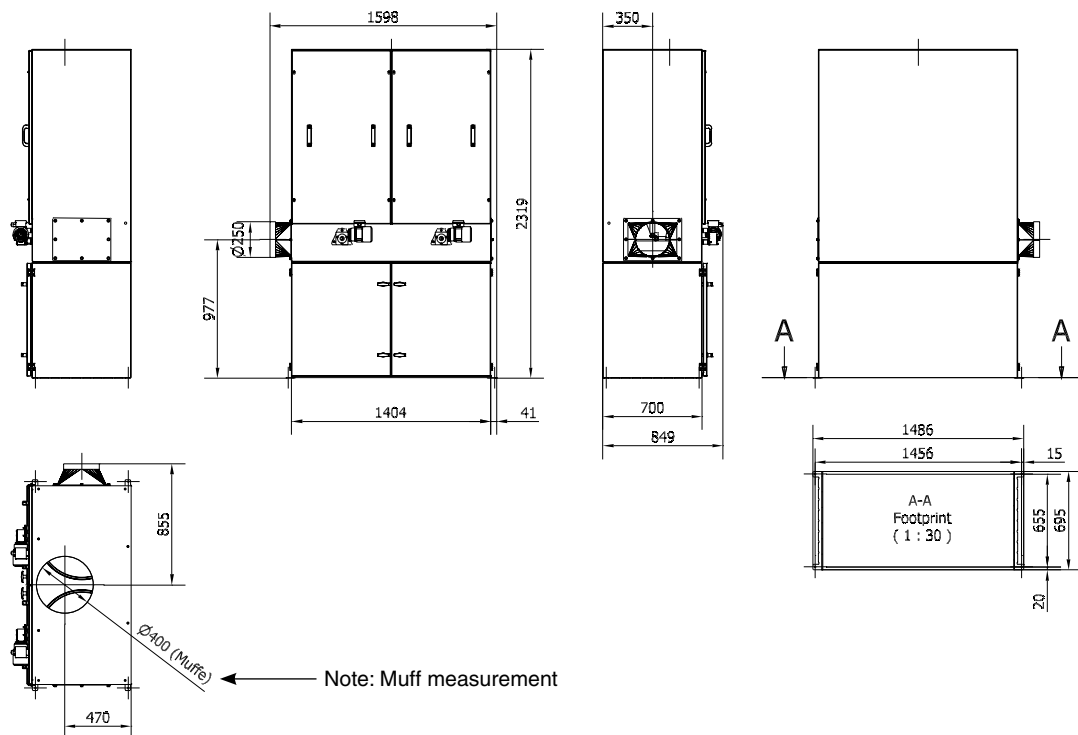

Type	Order no.	Type	Order no.
Manual Roto-cleaning		Automatic Roto-cleaning	
FRS 40/2 x 240/MAN	04 882 000	FRS 40/2 x 240/AUT	04 887 000