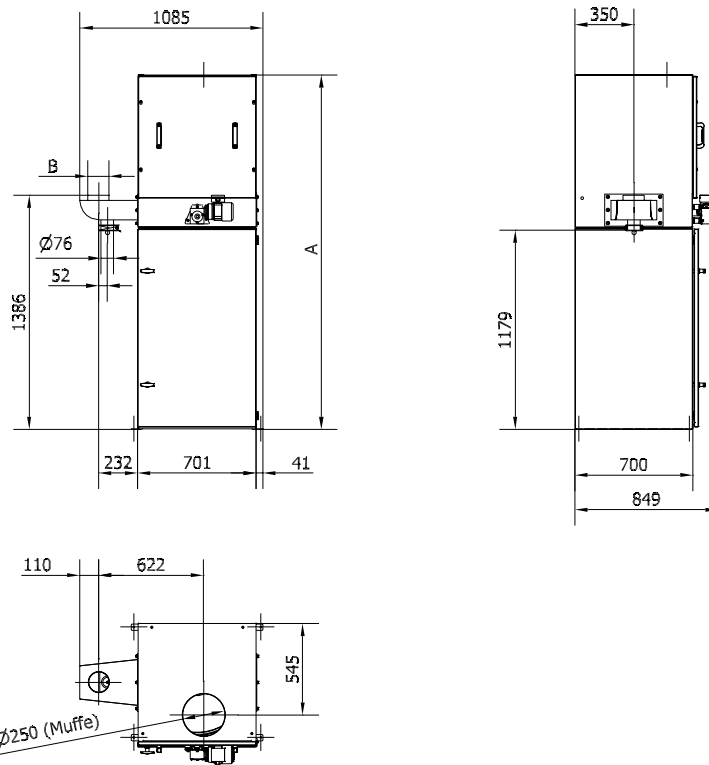

Filter unit type FRS 10 - 20 with 72L-dust container (excl. sack):

Manual Roto-cleaning:

Note: Muff measurement →

Automatic Roto-cleaning:

Note: Muff measurement →

Type	Order no.	Type	Order no.	A [mm]	B [mm]
Manual Roto-cleaning		Automatic Roto-cleaning			
FRS 10/72/MAN	04 850 000	FRS 10/72/AUT	04 855 000	1275	Ø125
FRS 15/72/MAN	04 860 000	FRS 15/72/AUT	04 865 000	1525	Ø160
FRS 20/72/MAN	04 870 000	FRS 20/72/AUT	04 875 000	1775	Ø200

Rev. 12.16 Data is subject to alterations

Filter unit type FRS 10 - 20 with 150L-dust container (incl. sack):

Manual Roto-cleaning:

Automatic Roto-cleaning:

Type	Order no.	Type	Order no.	A [mm]	B [mm]
Manual Roto-cleaning		Automatic Roto-cleaning			
FRS 10/150/MAN	04 851 000	FRS 10/150/AUT	04 856 000	1603	$\varnothing 125$
FRS 15/150/MAN	04 861 000	FRS 15/150/AUT	04 866 000	1853	$\varnothing 160$
FRS 20/150/MAN	04 871 000	FRS 20/150/AUT	04 876 000	2103	$\varnothing 200$

Filter unit type FRS 10 - 20 with 380L-sack rack (incl. sack):

Manual Roto-cleaning:

Automatic Roto-cleaning:

Rev. 12.16 Data is subject to alterations

Type	Order no.	Type	Order no.	A	B
Manual Roto-cleaning		Automatic Roto-cleaning		[mm]	[mm]
FRS 10/380/MAN	04 852 000	FRS 10/380/AUT	04 857 000	2100	ø125
FRS 15/380/MAN	04 862 000	FRS 15/380/AUT	04 867 000	2350	ø160
FRS 20/380/MAN	04 872 000	FRS 20/380/AUT	04 877 000	2600	ø200