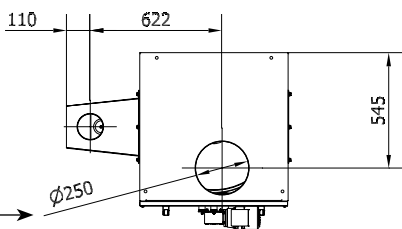

Filter unit type FRS 10 - 20 with 72L-dust container (excl. sack):

Manual Roto-cleaning:

Note: Muff measurement →

Automatic Roto-cleaning:

Note: Muff measurement →

Type	Order no.	Type	Order no.	A [mm]	B [mm]
Manual Roto-cleaning		Automatic Roto-cleaning			
FRS 10/72/MAN	04 850 000	FRS 10/72/AUT	04 855 000	1275	Ø125
FRS 15/72/MAN	04 860 000	FRS 15/72/AUT	04 865 000	1525	Ø160
FRS 20/72/MAN	04 870 000	FRS 20/72/AUT	04 875 000	1775	Ø200

Filter unit type FRS 10 - 20 with 380L-sack rack (incl. sack):

Manual Roto-cleaning:

Automatic Roto-cleaning:

Rev. 12.16 Data is subject to alterations

Type	Order no.	Type	Order no.	A	B
Manual Roto-cleaning		Automatic Roto-cleaning		[mm]	[mm]
FRS 10/380/MAN	04 852 000	FRS 10/380/AUT	04 857 000	2100	ø125
FRS 15/380/MAN	04 862 000	FRS 15/380/AUT	04 867 000	2350	ø160
FRS 20/380/MAN	04 872 000	FRS 20/380/AUT	04 877 000	2600	ø200