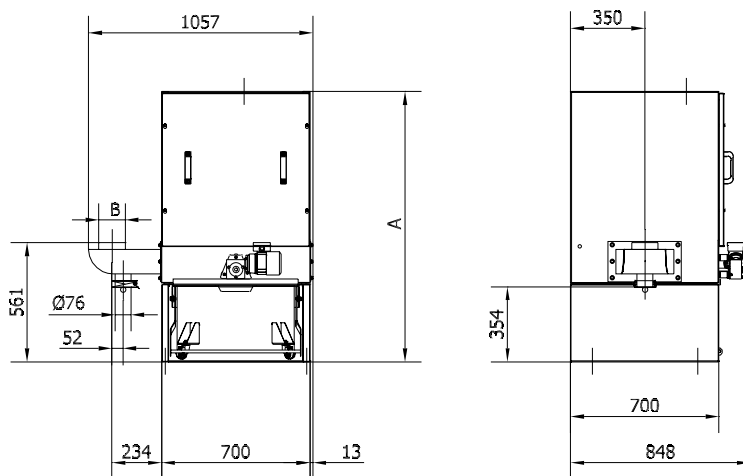

Filter unit type FRS 10 - 20 with 72L-dust container (excl. sack):

Manual Roto-cleaning:

Note: Muff measurement →

Automatic Roto-cleaning:

Note: Muff measurement →

Type	Order no.	Type	Order no.	A [mm]	B [mm]
Manual Roto-cleaning		Automatic Roto-cleaning			
FRS 10/72/MAN	04 850 000	FRS 10/72/AUT	04 855 000	1275	Ø125
FRS 15/72/MAN	04 860 000	FRS 15/72/AUT	04 865 000	1525	Ø160
FRS 20/72/MAN	04 870 000	FRS 20/72/AUT	04 875 000	1775	Ø200

Rev. 12.16 Data is subject to alterations

Filter unit type FRS 10 - 20 with 150L-dust container (incl. sack):

Manual Roto-cleaning:

Automatic Roto-cleaning:

Type	Order no.	Type	Order no.	A [mm]	B [mm]
Manual Roto-cleaning		Automatic Roto-cleaning			
FRS 10/150/MAN	04 851 000	FRS 10/150/AUT	04 856 000	1603	$\varnothing 125$
FRS 15/150/MAN	04 861 000	FRS 15/150/AUT	04 866 000	1853	$\varnothing 160$
FRS 20/150/MAN	04 871 000	FRS 20/150/AUT	04 876 000	2103	$\varnothing 200$

Filter unit type FRS 10 - 20 with 380L-sack rack (incl. sack):

Manual Roto-cleaning:

Automatic Roto-cleaning:

Rev. 12.16 Data is subject to alterations

Type	Order no.	Type	Order no.	A	B
Manual Roto-cleaning		Automatic Roto-cleaning		[mm]	[mm]
FRS 10/380/MAN	04 852 000	FRS 10/380/AUT	04 857 000	2100	ø125
FRS 15/380/MAN	04 862 000	FRS 15/380/AUT	04 867 000	2350	ø160
FRS 20/380/MAN	04 872 000	FRS 20/380/AUT	04 877 000	2600	ø200