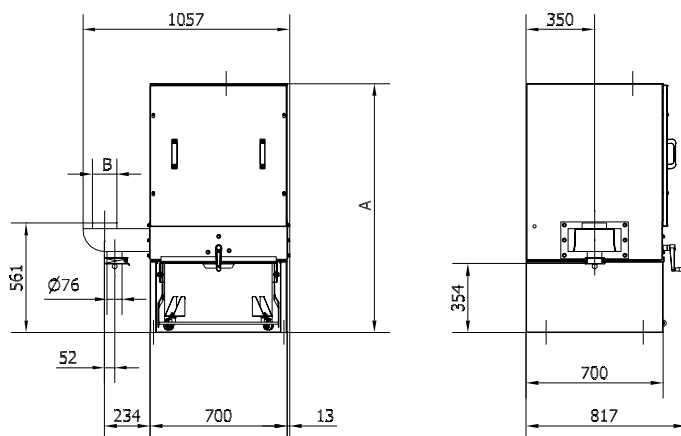

Filter unit type FRS 10 - 20 with 72L-dust container (excl. sack):

Manual Roto-cleaning:

Note: Muff measurement →

Automatic Roto-cleaning:

Note: Muff measurement →

Type	Order no.	Type	Order no.	A [mm]	B [mm]
Manual Roto-cleaning		Automatic Roto-cleaning			
FRS 10/72/MAN	04 850 000	FRS 10/72/AUT	04 855 000	1275	Ø125
FRS 15/72/MAN	04 860 000	FRS 15/72/AUT	04 865 000	1525	Ø160
FRS 20/72/MAN	04 870 000	FRS 20/72/AUT	04 875 000	1775	Ø200

Rev. 12.16 Data is subject to alterations

Filter unit type FRS 10 - 20 with 150L-dust container (incl. sack):

Manual Roto-cleaning:

Automatic Roto-cleaning:

Type	Order no.	Type	Order no.	A [mm]	B [mm]
Manual Roto-cleaning		Automatic Roto-cleaning			
FRS 10/150/MAN	04 851 000	FRS 10/150/AUT	04 856 000	1603	$\varnothing 125$
FRS 15/150/MAN	04 861 000	FRS 15/150/AUT	04 866 000	1853	$\varnothing 160$
FRS 20/150/MAN	04 871 000	FRS 20/150/AUT	04 876 000	2103	$\varnothing 200$

Filter unit type FRS 10 - 20 with 380L-sack rack (incl. sack):

Manual Roto-cleaning:

Automatic Roto-cleaning:

Rev. 12.16 Data is subject to alterations

Type	Order no.	Type	Order no.	A	B
Manual Roto-cleaning		Automatic Roto-cleaning		[mm]	[mm]
FRS 10/380/MAN	04 852 000	FRS 10/380/AUT	04 857 000	2100	ø125
FRS 15/380/MAN	04 862 000	FRS 15/380/AUT	04 867 000	2350	ø160
FRS 20/380/MAN	04 872 000	FRS 20/380/AUT	04 877 000	2600	ø200