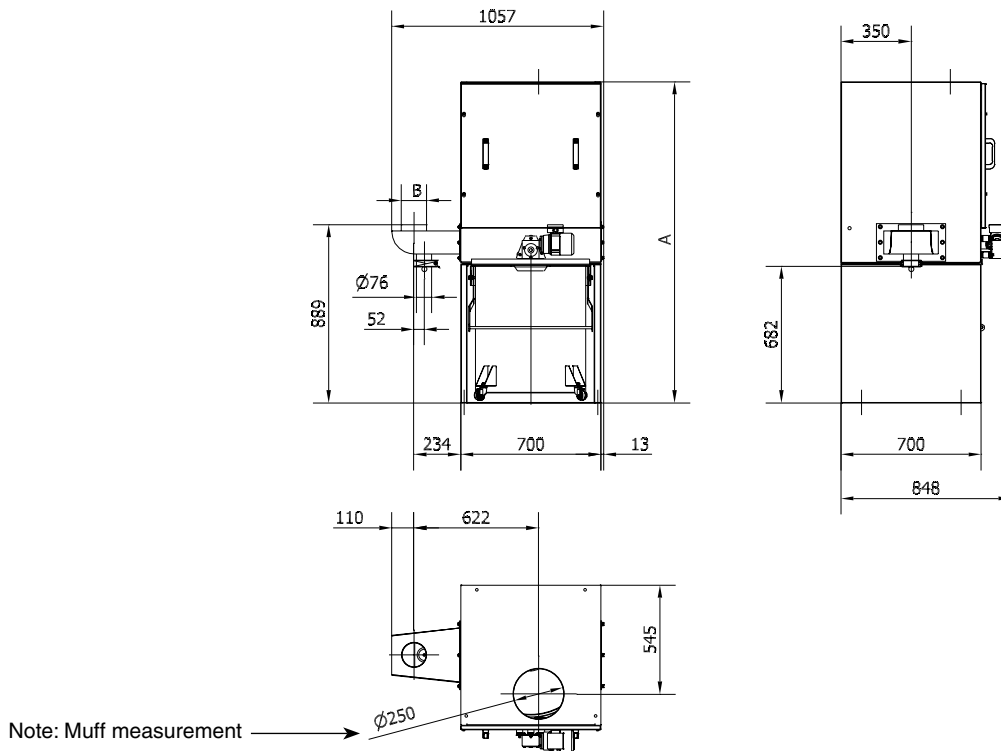

Filter unit type FRS 10 - 20 with 72L-dust container (excl. sack):

Manual Roto-cleaning:

Note: Muff measurement →

Automatic Roto-cleaning:

Note: Muff measurement →

Type	Order no.	Type	Order no.	A [mm]	B [mm]
Manual Roto-cleaning		Automatic Roto-cleaning			
FRS 10/72/MAN	04 850 000	FRS 10/72/AUT	04 855 000	1275	Ø125
FRS 15/72/MAN	04 860 000	FRS 15/72/AUT	04 865 000	1525	Ø160
FRS 20/72/MAN	04 870 000	FRS 20/72/AUT	04 875 000	1775	Ø200

Rev. 12.16 Data is subject to alterations

Filter unit type FRS 10 - 20 with 150L-dust container (incl. sack):

Manual Roto-cleaning:

Automatic Roto-cleaning:

Type	Order no.	Type	Order no.	A [mm]	B [mm]
Manual Roto-cleaning		Automatic Roto-cleaning			
FRS 10/150/MAN	04 851 000	FRS 10/150/AUT	04 856 000	1603	$\varnothing 125$
FRS 15/150/MAN	04 861 000	FRS 15/150/AUT	04 866 000	1853	$\varnothing 160$
FRS 20/150/MAN	04 871 000	FRS 20/150/AUT	04 876 000	2103	$\varnothing 200$

Filter unit type FRS 10 - 20 with 380L-sack rack (incl. sack):

Manual Roto-cleaning:

Automatic Roto-cleaning:

Rev. 12.16 Data is subject to alterations

Type	Order no.	Type	Order no.	A	B
Manual Roto-cleaning		Automatic Roto-cleaning		[mm]	[mm]
FRS 10/380/MAN	04 852 000	FRS 10/380/AUT	04 857 000	2100	ø125
FRS 15/380/MAN	04 862 000	FRS 15/380/AUT	04 867 000	2350	ø160
FRS 20/380/MAN	04 872 000	FRS 20/380/AUT	04 877 000	2600	ø200