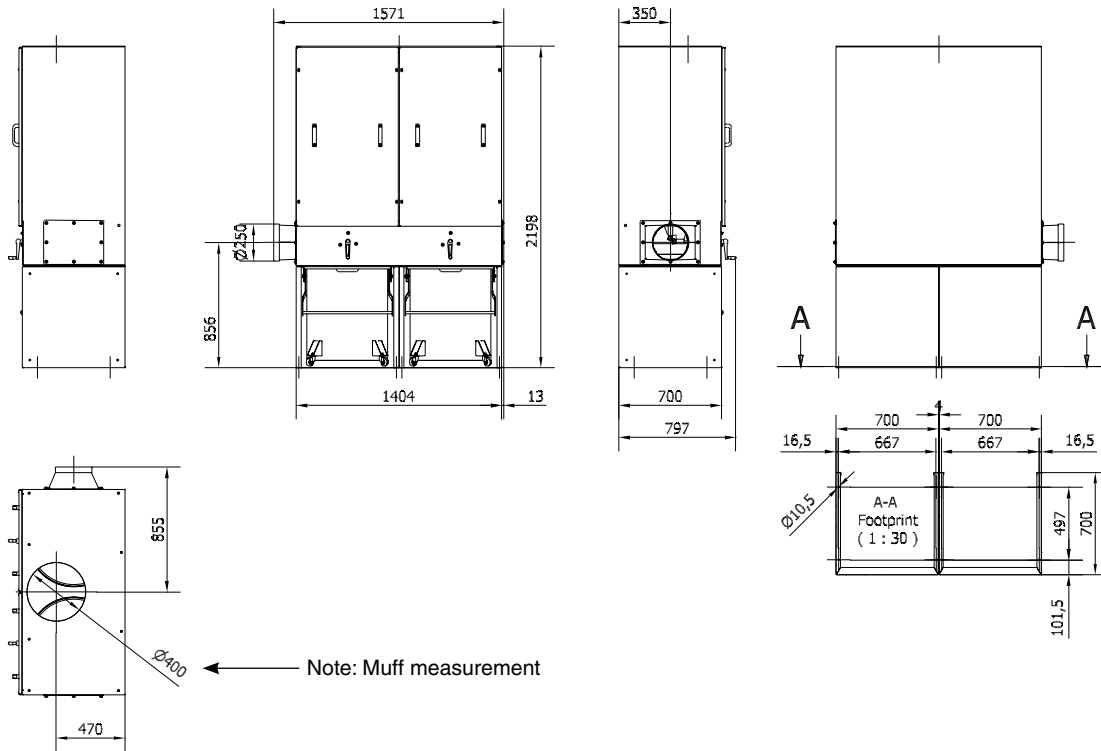

Filter unit type FRS 40 with 2 x 150L-dust container (incl. sack):

Manual Roto-cleaning:

Automatic Roto-cleaning: