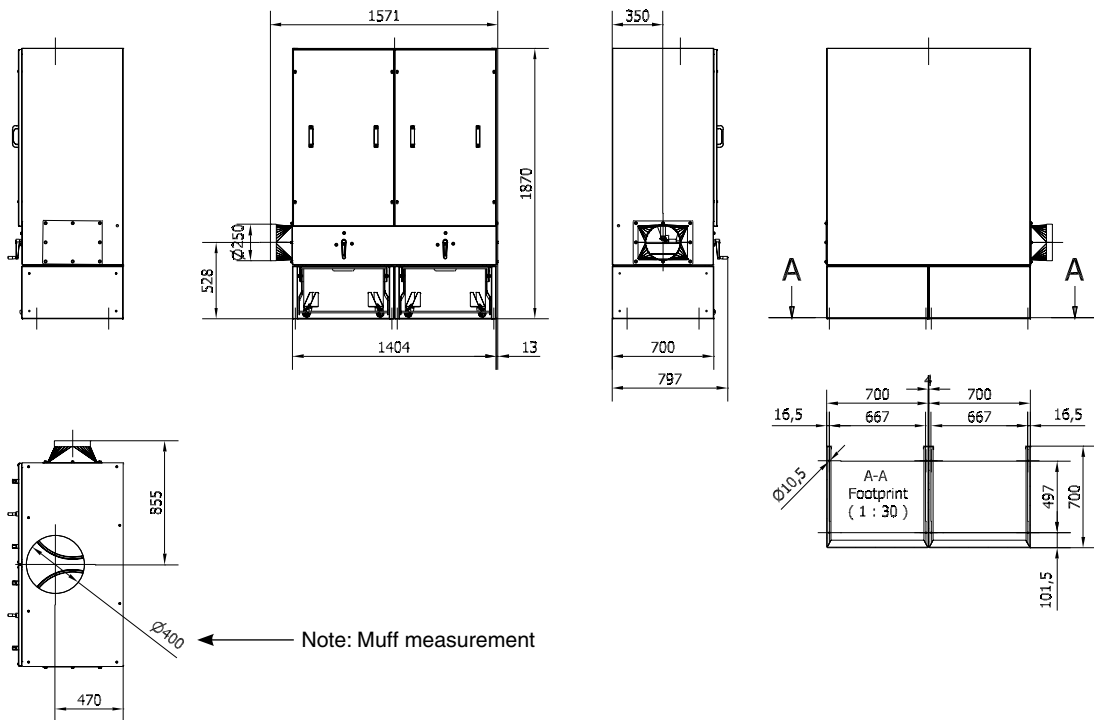

Filter unit type FRS 40 with 2 x 72L-dust container (excl. sack):

Manual Roto-cleaning:

Automatic Roto-cleaning: