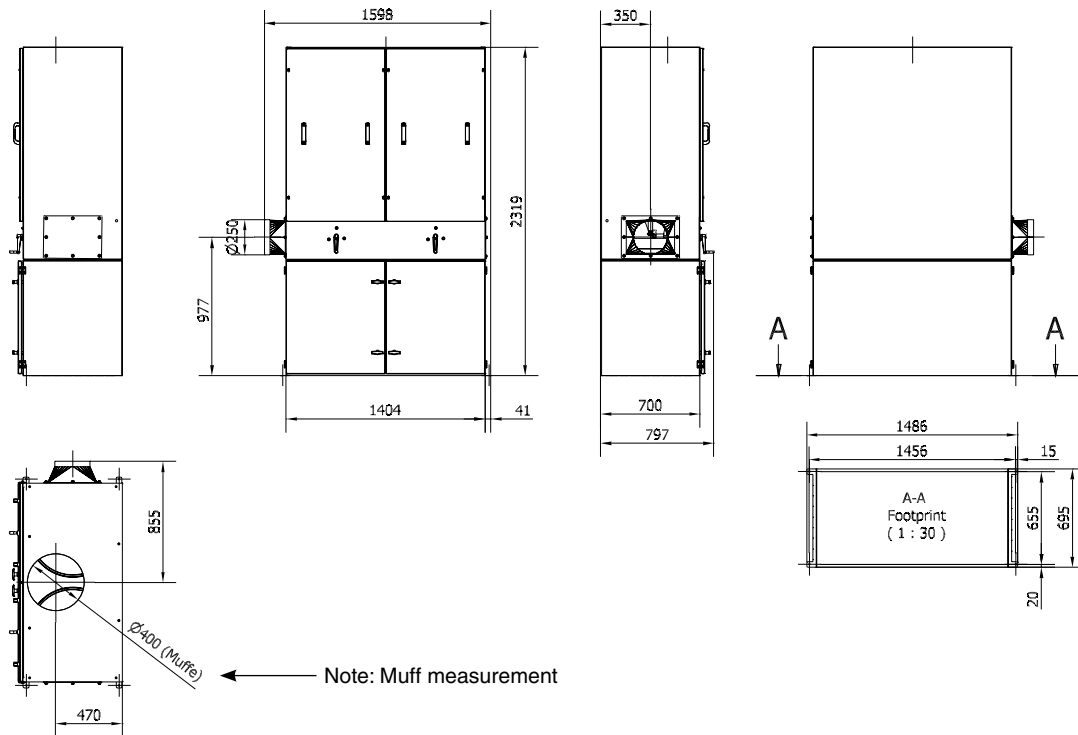

Filter unit type FRS 40 with 2 x 240L-sack rack (incl. sack):

Manual Roto-cleaning:

Automatic Roto-cleaning: