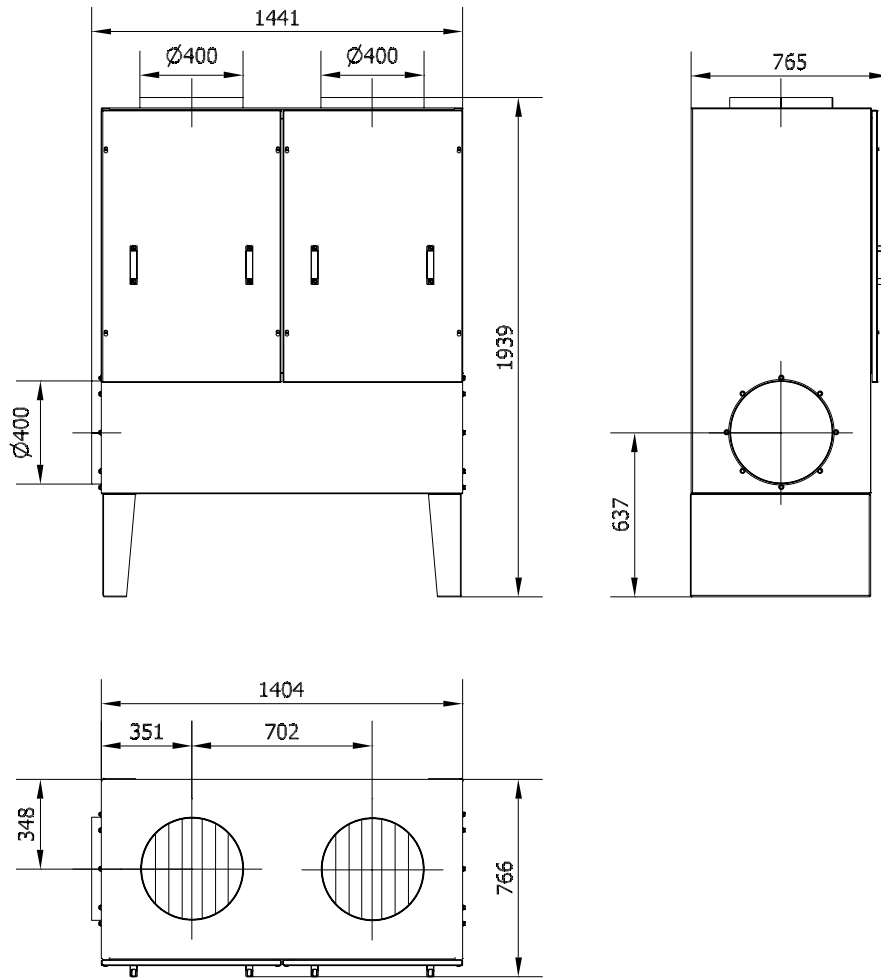

Pre-filter unit type SPC 1 with nylon-prefilter:

Type	Order no.
SPC 1	04 393 300

Pre-filter unit type SPC 1 with nylon-prefilter and compact filter F9:

Type	Order no.
SPC 1	04 393 200

Rev. 12.16 Ret til ændringer forbeholdes

Pre-filter unit type SPC 2 with nylon-prefilter:

Type	Order no. Without compact filter	Order no. With compact filter
SPC 2	04 394 100	04 394 000