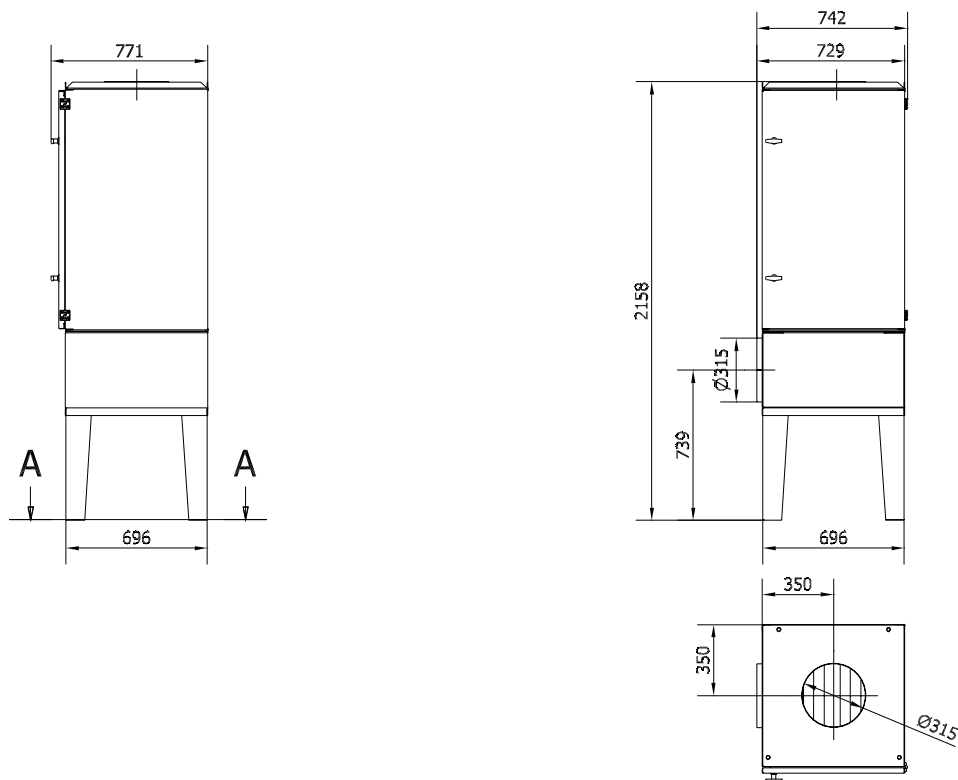

Pre-filter unit type SPC 1 with nylon-prefilter:

Type	Order no.
SPC 1	04 393 300

Pre-filter unit type SPC 1 with nylon-prefilter and compact filter F9:

Type	Order no.
SPC 1	04 393 200

Rev. 12.16 Ret til ændringer forbeholdes

Pre-filter unit type SPC 2 with nylon-prefilter:

Type	Order no. Without compact filter	Order no. With compact filter
SPC 2	04 394 100	04 394 000