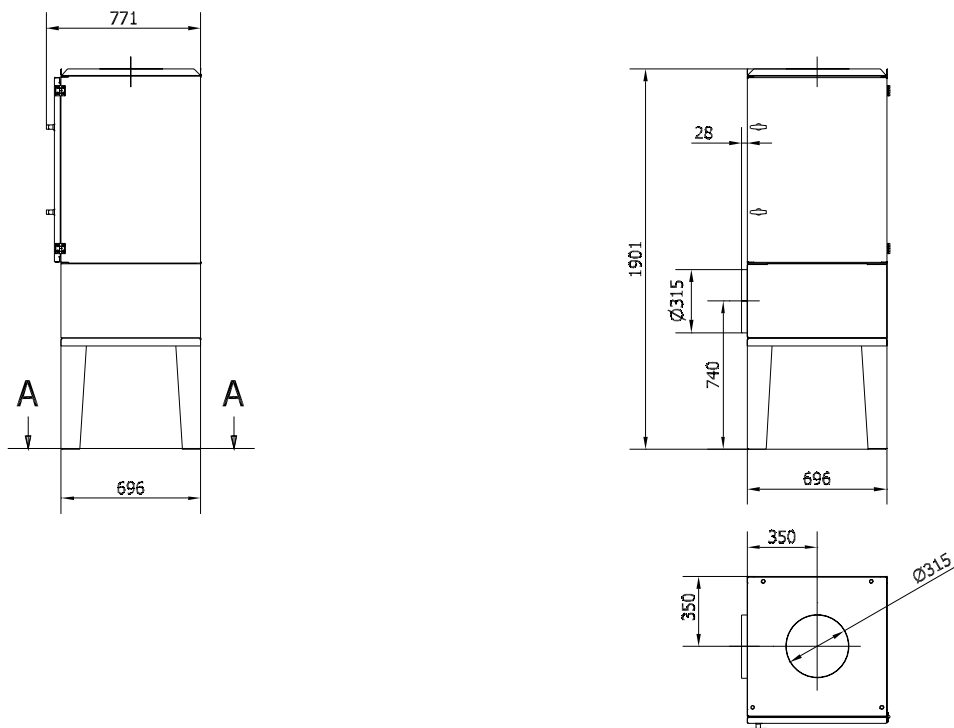

Pre-filter unit type SPC 1 with nylon-prefilter:

Type	Order no.
SPC 1	04 393 300

Pre-filter unit type SPC 1 with nylon-prefilter and compact filter F9:

Type	Order no.
SPC 1	04 393 200

Rev. 12.16 Ret til ændringer forbeholdes

Pre-filter unit type SPC 2 with nylon-prefilter:

Type	Order no. Without compact filter	Order no. With compact filter
SPC 2	04 394 100	04 394 000